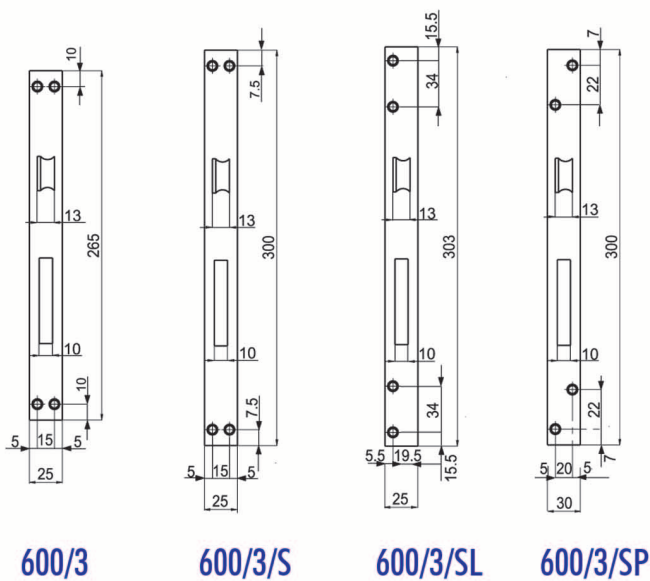

600/3

4 Mandate triplice chiusura
Catenaccio e scrocco

FINITURA DI SERIE

- Scatola, Coperchio, Piastra in acciaio zincato
- Catenaccio cromato

DOTAZIONE

- 3 chiavi cifrate Art. 53 (a richiesta Art. 53L)
- Bocchette copritoppa in ottone Art. 9 e 10
- Contropiastra in acciaio zincato Art. 66
- Viti di montaggio
- KIT ASTE KAS4010 A RICHIESTA

4 Turns triple locking points
Bolt and latch

STANDARD FINISHINGS

- Galvanised steel Box, Cover and front plate
- Chrome-plated bolt

ACCESSORIES

- 3 coded keys Art. 53 (on request Art. 53L)
- Brass key hole escutcheons Art. 9 and 10
- Galvanised steel striking plate Art. 66
- Fixing screws
- CONNECTING RODS KIT ON REQUEST

600

600/3

600/3/S

600/3/SL

600/3/SP

Codice Code	Finitura Finishing				€	
00600 30 60 3C 00	4	25x3x265	60	73,00	1	
-						
00600 3S 60 3C 00	4	25x3x300	60	73,00	1	
-						
00600 3L 60 3C 00	4	25x3x303	60	73,00	1	
-						
00600 3L 60 3C 00	4	25x3x303	60	73,00	1	
ACCESSORI A RICHIESTA / ACCESSORIES ON REQUEST						
KAS4010				8,25	1	