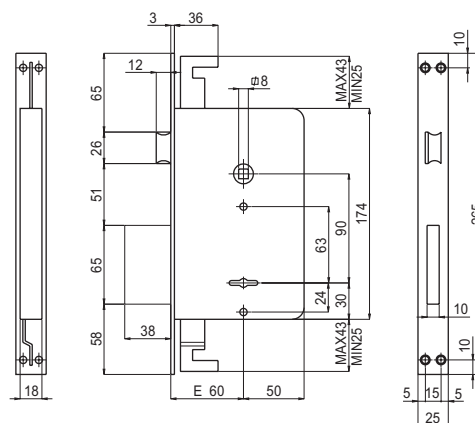

600/3

4 Mandate triplice chiusura
Catenaccio e scrocco

FINITURA DI SERIE

- Scatola, Coperchio, Piastra in acciaio zincato
- Catenaccio cromato

DOTAZIONE

- 3 chiavi cifrate Art. 53 (a richiesta Art. 53L)
- Bocchette copritoppa in ottone Art. 9 e 10
- Contropiastra in acciaio zincato Art. 66
- Viti di montaggio
- KIT ASTE KAS4010 A RICHIESTA

4 Turns triple locking points
Bolt and latch

STANDARD FINISHINGS

- Galvanised steel Box, Cover and front plate
- Chrome-plated bolt

ACCESSORIES

- 3 coded keys Art. 53 (on request Art. 53L)
- Brass key hole escutcheons Art. 9 and 10
- Galvanised steel striking plate Art. 66
- Fixing screws
- CONNECTING RODS KIT ON REQUEST

600

600/3

600/3/S

600/3/SL

600/3/SP

Codice Code	Finitura Finishing				€	
00600 30 60 3C 00	4	25x3x265	60	73,00	1	
-						
00600 3S 60 3C 00	4	25x3x300	60	73,00	1	
-						
00600 3L 60 3C 00	4	25x3x303	60	73,00	1	
-						
00600 3L 60 3C 00	4	25x3x303	60	73,00	1	
ACCESSORI A RICHIESTA / ACCESSORIES ON REQUEST						
KAS4010				8,25	1	