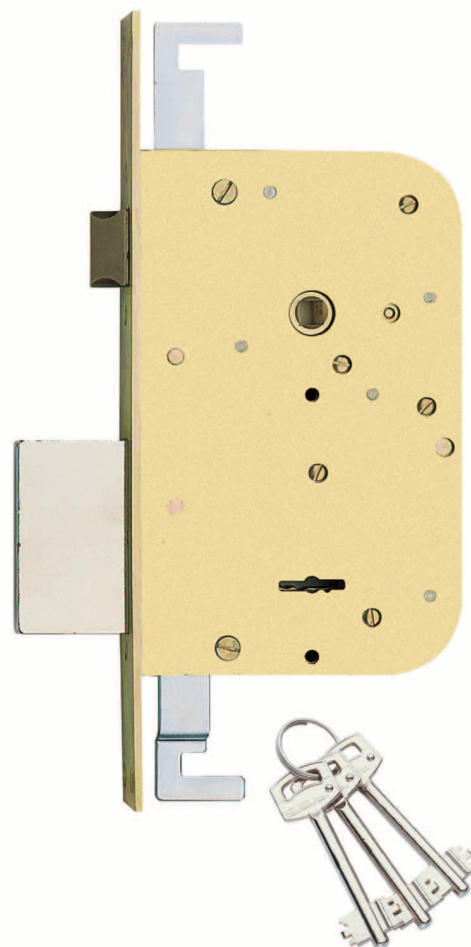

600/3

4 Mandate triplice chiusura
Catenaccio e scrocco

FINITURA DI SERIE

- Scatola, Coperchio, Piastra in acciaio zincato
- Catenaccio cromato

DOTAZIONE

- 3 chiavi cifrate Art. 53 (a richiesta Art. 53L)
- Bocchette copritoppa in ottone Art. 9 e 10
- Contropiastra in acciaio zincato Art. 66
- Viti di montaggio
- KIT ASTE KAS4010 A RICHIESTA

4 Turns triple locking points
Bolt and latch

STANDARD FINISHINGS

- Galvanised steel Box, Cover and front plate
- Chrome-plated bolt

ACCESSORIES

- 3 coded keys Art. 53 (on request Art. 53L)
- Brass key hole escutcheons Art. 9 and 10
- Galvanised steel striking plate Art. 66
- Fixing screws
- CONNECTING RODS KIT ON REQUEST

600

600/3

600/3/S

600/3/SL

600/3/SP

Codice Code	Finitura Finishing				€	
00600 30 60 3C 00	4	25x3x265	60	73,00	1	
-						
00600 3S 60 3C 00	4	25x3x300	60	73,00	1	
-						
00600 3L 60 3C 00	4	25x3x303	60	73,00	1	
-						
00600 3L 60 3C 00	4	25x3x303	60	73,00	1	
ACCESSORI A RICHIESTA / ACCESSORIES ON REQUEST						
KAS4010				8,25	1	